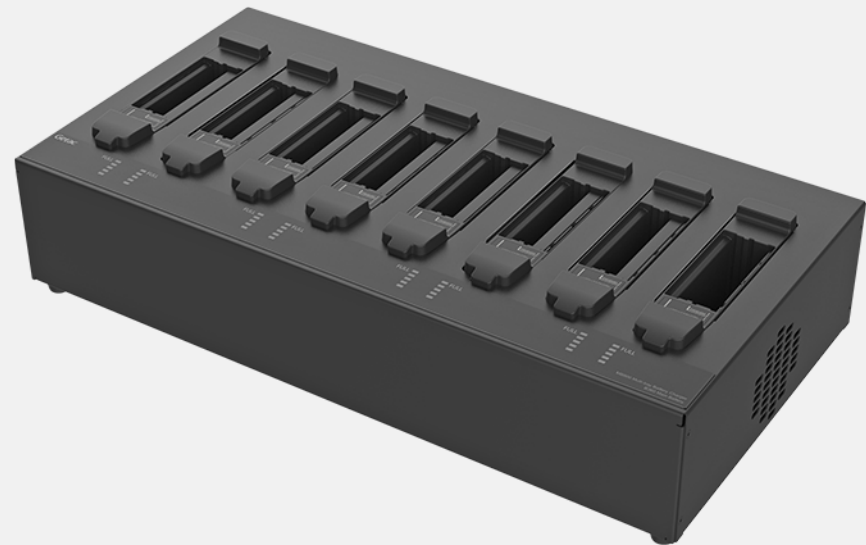

## FEATURES & BENEFITS

The Getac B360 Spare Main Battery is designed to provide the main power source for your device when the AC adapter is not connected. It is designed with an LED power indicator and status check button, which allows users to identify the battery capacity status at a push of a button.

## FEATURES & BENEFITS

Getac B360 External Dual-Bay Charger is designed to charge up to 2 B360 batteries at the same time. It provides you the benefit of charging and storing the 2 batteries together when there are limited space and power sockets. The two bays have two channels, each with their own LED power indicators. The integrated five-light LED power indicators display the charge of each battery.

### SKU ID

GCECEL (EU Power Cord)

GCECUL (US Power Cord)

GCECKL (UK Power Cord)

GCECAL (AU Power Cord)

GCECCL (CHN Power Cord)

GCECTL (TW Power Cord)