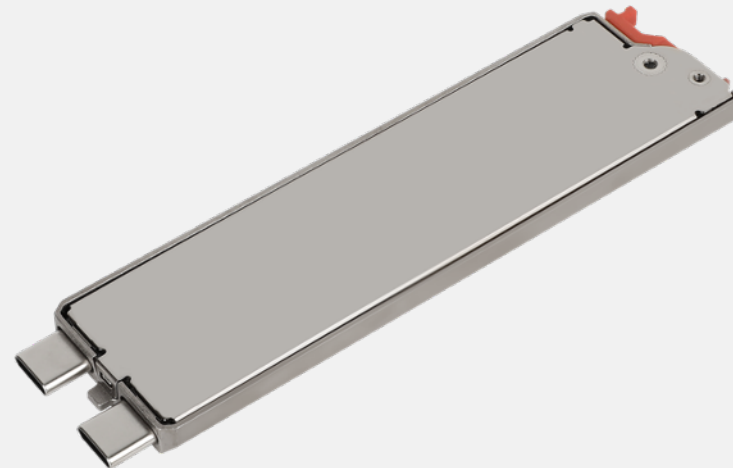

B360 MAIN STORAGE WITH CANISTER

FEATURES & BENEFITS

Getac B360 Main Storage with canister is designed to provide you the ease of installation and allow you to remove your confidential data when your device is sent for service.

Product Information

SSD Storage option : 256GB, 512GB, 1TB
Type : PCIe NVMe SSD
Dimensions : L 110.5 x W 27 x H 5mm

SKU ID

GSSEX3 (256GB PCIe SSD)
GSSFX3 (512GB PCIe SSD)
GSSGX3 (1TB PCIe SSD)