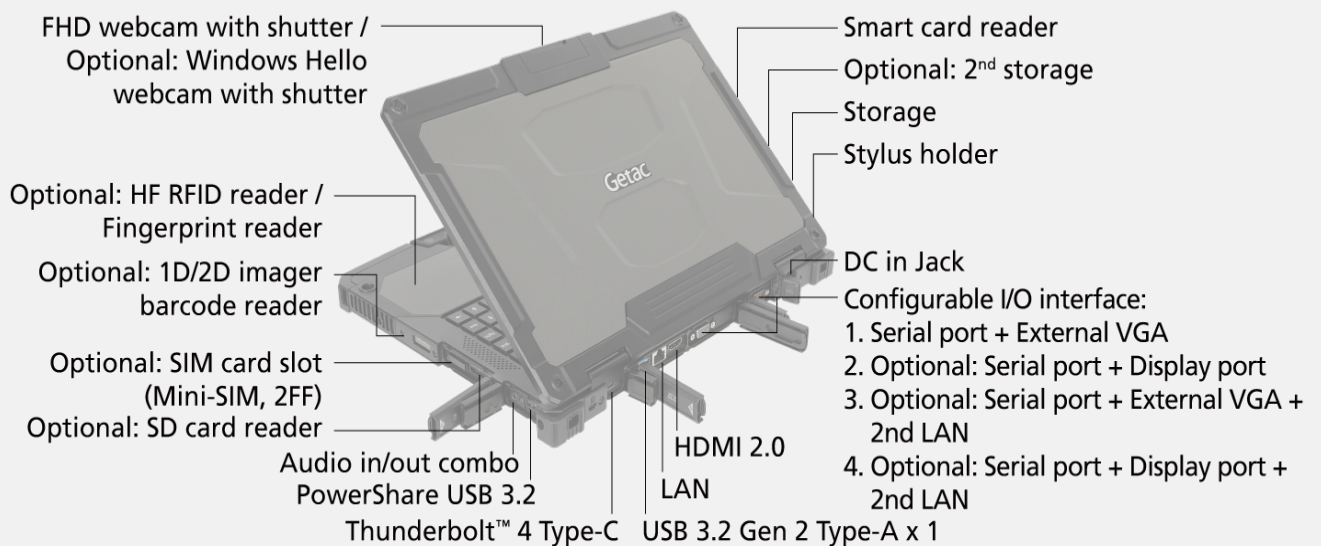

B360 FULLY RUGGED NOTEBOOK

- MIL-STD 810H, 6ft operating drop rating, IP66 certified, and optional salt fog resistant
- 12th Generation Intel® Core™ Processor
- 13.3" FHD LumiBond® display with Getac sunlight readable technology (1,400 nits) and capacitive touchscreen
- Enhanced enterprise security with optional dual user replaceable storage, Windows Hello face-authentication camera, integrated 1D/2D imager barcode reader and multi-factor authentication options
- LifeSupport™ battery swappable technology
- Thunderbolt™ 4 brings lightning speed and performance

I/O Interface

FHD webcam x 1
Audio in/out combo x 1
DC in Jack x 1
PowerShare USB 3.2 x 1
USB 3.2 Gen 2 Type-A x 1
Thunderbolt™ 4 Type-C x 1
LAN (RJ45) x 1
HDMI 2.0 x 1
Docking connector x 1
Optional: SIM card slot x 1 (Mini-SIM, 2FF)ⁱⁱⁱ
Optional: Windows Hello face-authentication camera (front-facing) x 1^{xvi}
Optional: RF antenna pass-through for GPS, WWAN and WLAN
Configurable I/O options^{iv}:
1. Serial port (9-pin; D-sub) x 1 + External VGA (15-pin; D-sub) x 1
2. Serial port (9-pin; D-sub) x 1 + Display port x 1
3. Serial port (9-pin; D-sub) x 1 + External VGA (15-pin; D-sub) x 1 + 2nd LAN (RJ45) x 1
4. Serial port (9-pin; D-sub) x 1 + Display port x 1 + 2nd LAN (RJ45) x 1

Information provided herewith is for reference only, available specification shall be subjected to quotation by request.

	Vehicle Dock	Office Dock
Serial Port	1	1
External VGA	1	1
Microphone	1	1
Audio Output	1	1
DC in Jack	1	1
USB	6	5
LAN	2	2
HDMI 1.3	1	1
RF Antenna Connector	3 (GPS, WWAN, WLAN)	-